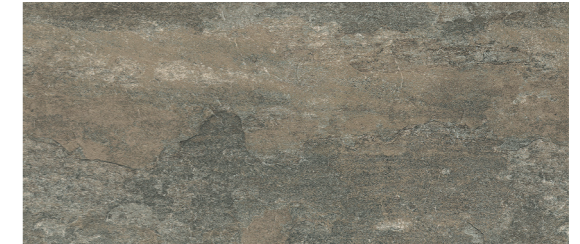

2249 Wild Amber Oak
184.2 x 1219.2mm

2261 Bayswater Oak
184.2 x 1219.2mm

☒ This design intentionally features a strong pattern and/or colour variation to accurately replicate natural timber

STONE

2339 Atlantic Slate
304.8 x 304.8mm